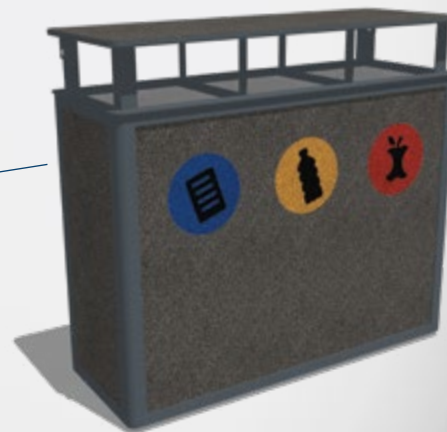

PRACTICAL

Simple opening
& cleaning system.
Three containers
for sorted waste.

Safefloor ApS
Bjødstrupvej 10
8410 Rønde
Danmark

phone: +45 86151925
e-mail: info@safefloor.dk

EPDM