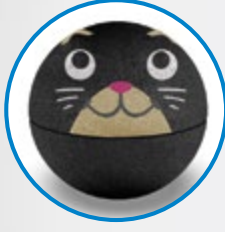

4soft

THE LIST OF GLOBE PLAY THEMES

Themes in this list are mainly for inspiration. we offer a possibility to customize the graphics based on the customer's preferences and needs.

Animals

Honey Bee

Honey Bee - head

Ladybird

Kitten - head

Frog - head

Bunny - head

Catterpillar - head

Black Sheep

Little Chicken

Creatures

Monster - cluster

Monster 1

Monster 2

Little Devil

Confused Smile

Sceptical Look

Neutral Smile

Happy Smile