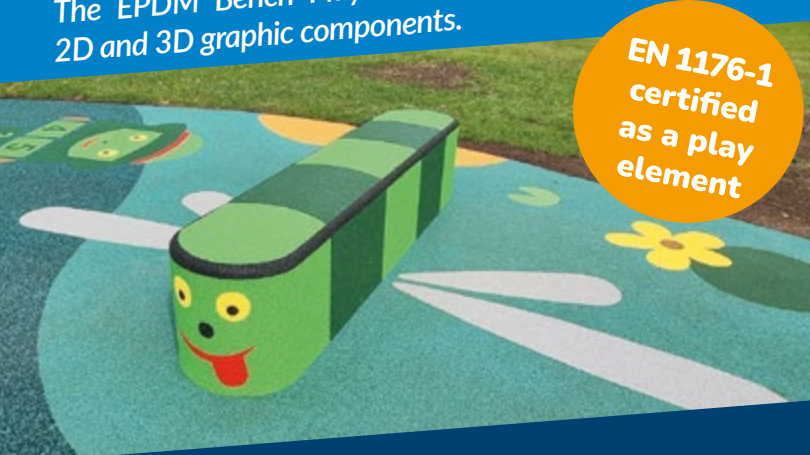

EPDM PLAY BENCH IS A GREAT FOR:

- schools and kindergartens;
- playgrounds and parks;
- outdoor fitness zones;
- sports grounds.

EPDM Bench Play is also a perfect side barrier of the sports grounds! It is great for play and rest as well.

The EPDM Bench Play can be combined with 2D and 3D graphic components.

EN 1176-1
certified
as a play
element

EPDM BENCH PLAY CAN BE USED AS:

- solid and durable bench;
- game or exercise element;
- useful decoration;
- advertising attraction.

Co-funded by
the European Union

MINISTRY OF INDUSTRY AND TRADE
OF THE CZECH REPUBLIC

EPDM

BENCHES PLAY

Bench Play - more than just a bench!

This unique, safe and durable line of benches made of EPDM, comes in several variations of shape and size, there are endless possibilities of graphical options and it can be used in many ways: can be sat on, can be played with, used for exercise or just looked at.

Rest and Play

Simple installation. Just glue it!

A good meeting place and usefull area for players and spectators.